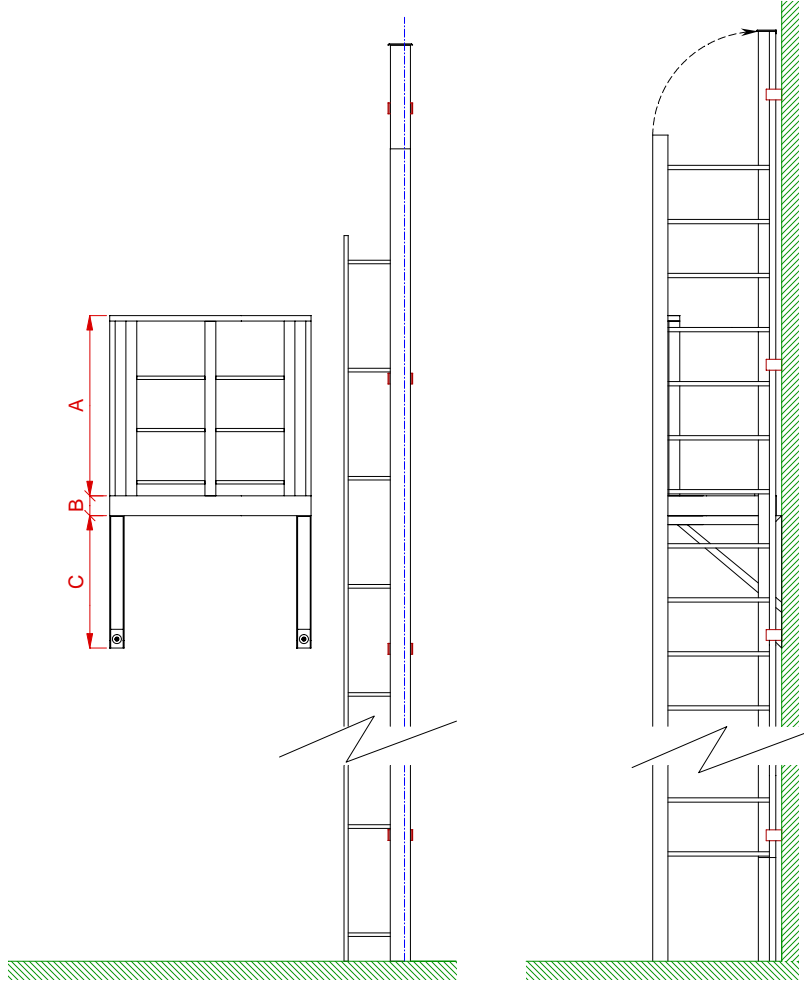

# STANDARD ACCESS BALCONY FOR JOMY LADDER

*Front View*

*Side View*

*Top View*

Dimensions		
A	1000mm	3' 3 3/8"
B	110mm	4 3/8"
C	730mm	2' 4 3/4"
D	700mm	2' 3 9/16"
E	1000mm	3' 3 3/8"
F	580mm	1' 10 13/16"
G	[ 500mm, 600mm ]	[ 1' 7", 1' 12" ]