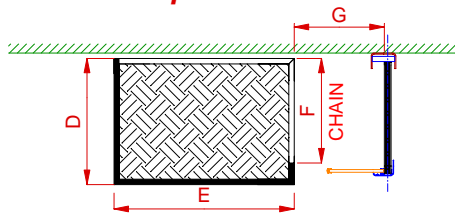

# STANDARD ACCESS BALCONY FOR JOMY LADDER

*Front View*

*Side View*

*Top View*

Dimensions		
A	1000mm	3' 3 3/8"
B	110mm	4 3/8"
C	730mm	2' 4 3/4"
D	700mm	2' 3 9/16"
E	1000mm	3' 3 3/8"
F	580mm	1' 10 13/16"
G	[ 500mm, 600mm ]	[ 1' 7", 1' 12" ]